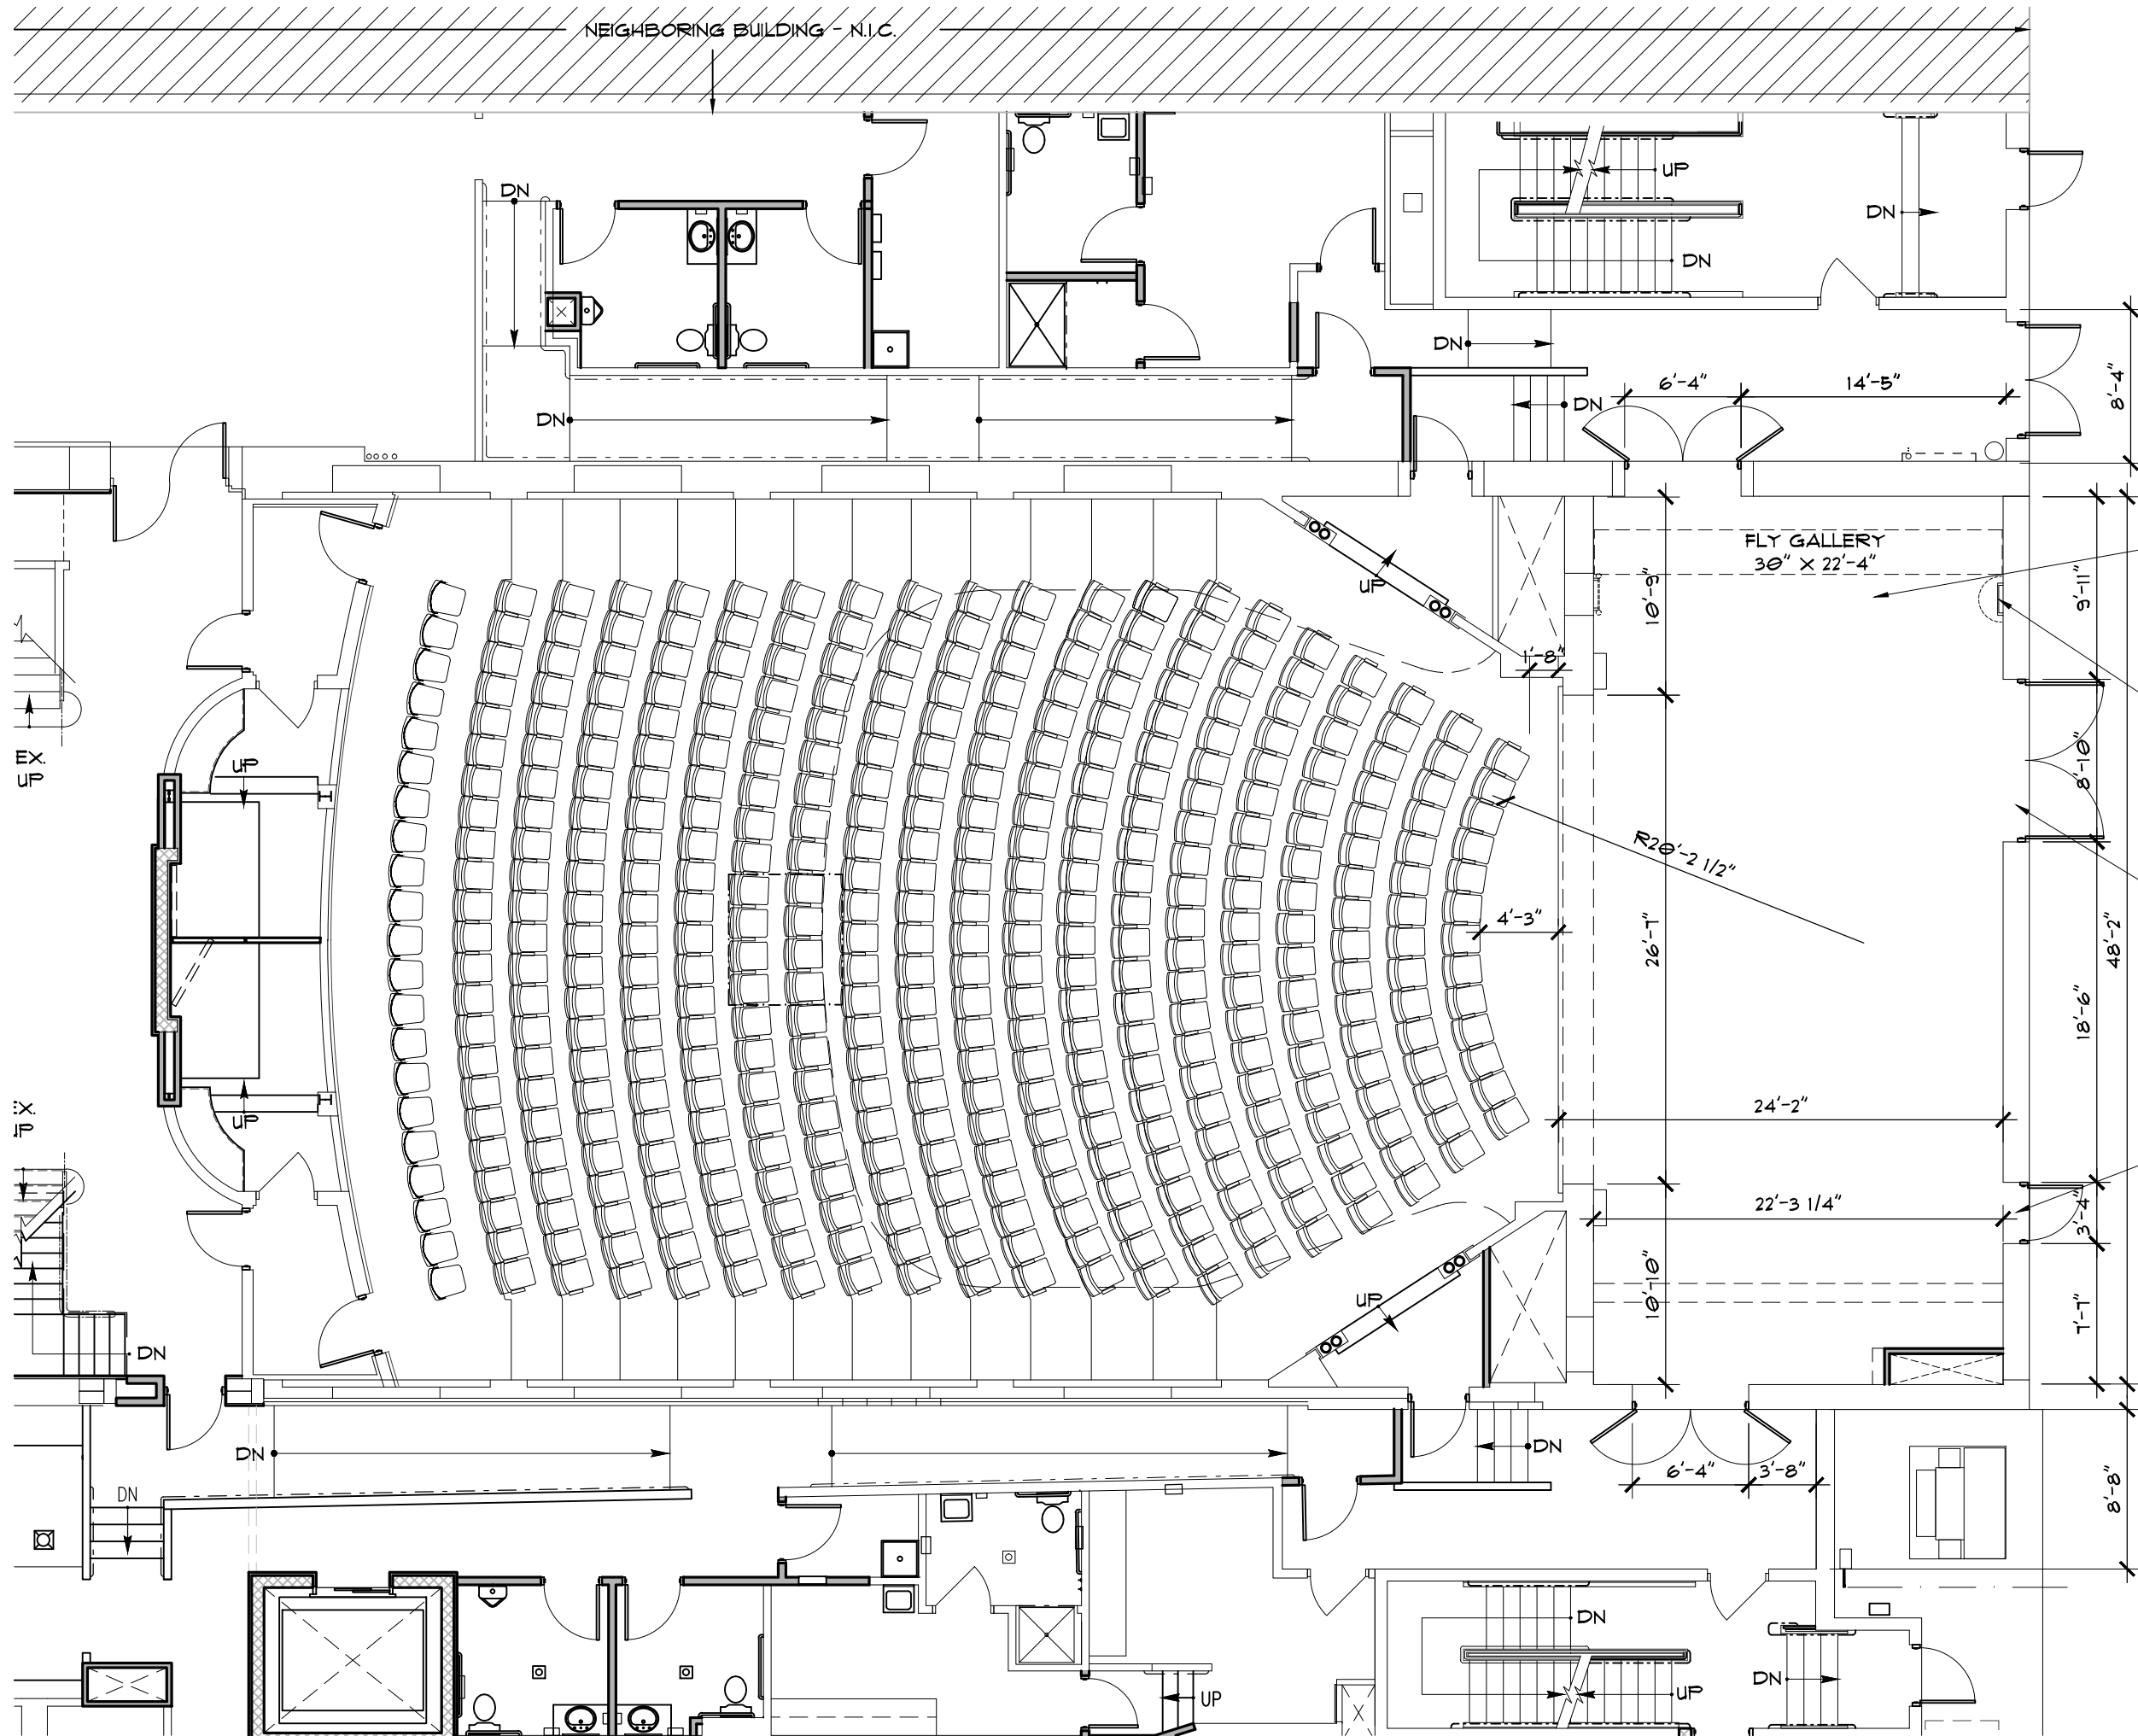

NEIGHBORING BUILDING - N.I.C.

FLY GALLERY  
30' x 22'-4"

GRIDIRON AT FLY GRID  
(NOT SHOWN)  
4'-0" x 22'-4"

GRIDIRON & FLY GALLERY  
ACCESS LADDER

DOOR SILL TO GRADE TBD  
DOOR HEAD 9'-9"

DOOR SILL TO GRADE TBD  
DOOR HEAD 7'-0"

ALL HOUSE LIGHTING, DIMMING,  
SWITCHING, EXTERIOR LIGHTS ETC.  
TBD

R20'-2 1/2"

UP

UP

DN

DN

DN

DN