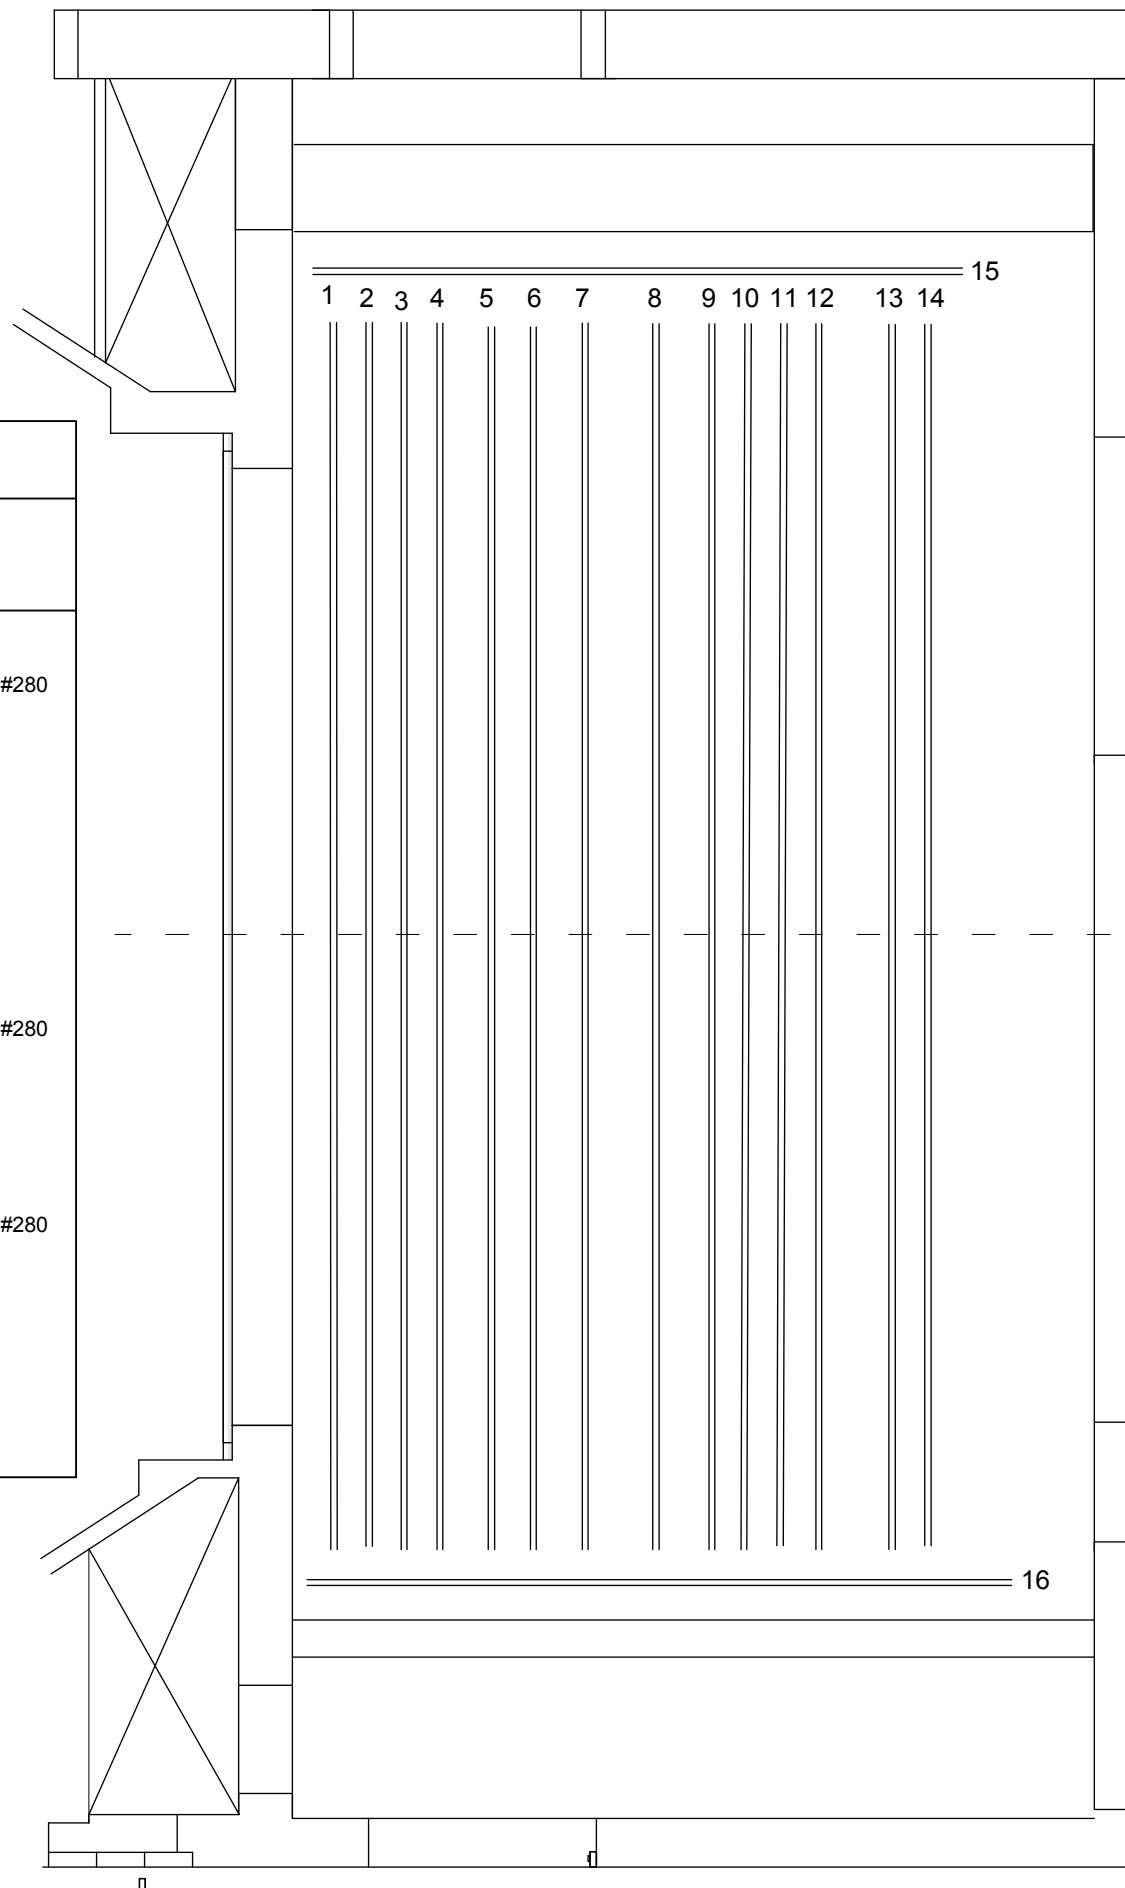

Strand Theater Pontiac, Mi

Rigging and Drapery Schedule								
Lineset	Type	Distance from plasterline	Title	Drapery	Fabric	Color	Fullness	Track
#1	Single	1'0"	Valance	1 pc 8' H x 33' W	25oz	TBD	50%	
#2	Single	2'0"	Act Curtain	2 pcs 24' H x 17' W	25oz	TBD	50%	36' ADC #280
#3	Double	3'0"	open					
#4	Double	4'0"	1 st Electric					
#5	Single	5'6"	1 st Border	1 pc 6' H x 36' W	20oz	Black	50%	
#6	Double	6'6"	Leg	2 pcs 24' H x 6' W	20oz	Black	50%	
#7	Double	8'0"	2 nd Electric					
#8	Single	10'0"	2 nd Border	1 pc 6' H x 36' W	20oz	Black	50%	
#9	Single	11'6"	Mid Traveler	2 pcs 24' H x 18' W	20oz	Black	50%	36' ADC #280
#10	Single	12'6"	open					
#11	Single	13'6"	3 rd Border	1 pc 6' H x 36' W	20oz	Black	50%	
#12	Single	14'6"	3 rd Electric					
#13	Single	16'6"	Rear Traveler	2 pcs 24' H x 18' W	20oz	Black	50%	36' ADC #280
#14	Single	17'6"	Cyc	1 pc 24' H x 36' W	Muslin	White	Flat	
#15	Single	21'0"	Side Legs	2 pcs 24' H x 9' W	20oz	Black	Flat	
#16	Single	21'6"	Side Legs	2 pcs 24' H x 9' W	20oz	Black	Flat	

Theatrical Rigging
and Drapery

Scale 3/16" = 1'0"